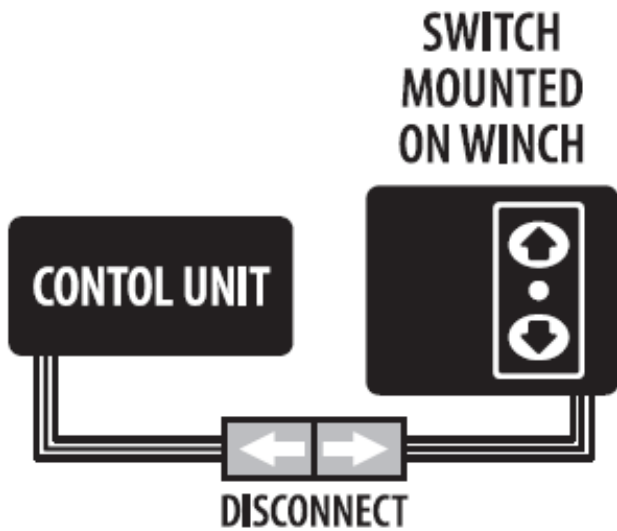

T10115 TRAC ELECTRIC ANCHOR WINCH SWITCH KIT

WIRING DIAGRAM